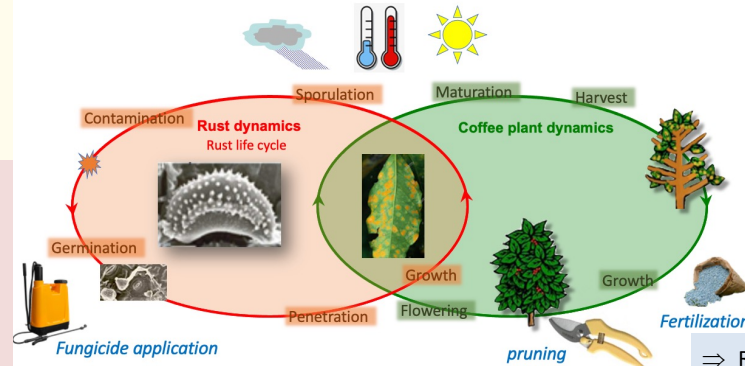

### Materials/Methods

To anticipate epidemics and find prevention strategies, we designed an interactive multiplayer simulator, called “MiRoya”. Based on the life cycle of rust and coffee trees, this game simulates coffee production according to climatic conditions and the treatments applied by producers. Intended for the coffee institutes, it aims at triggering debates on recommendations for small producers with limited financial resources.

Fig. 1: Coupled dynamics = Coffee trees growth, rust life cycle, under biophysical constraints and producer actions (in blue)

### Results/Discussion

Sessions held in several countries in Central America showed wide disparities in results, even though the participants were experts in coffee and rust. By making them aware of the technical, economic and labor restrictions of small producers, participants realize that it is impossible to systematically apply fungicides. They are obliged to: