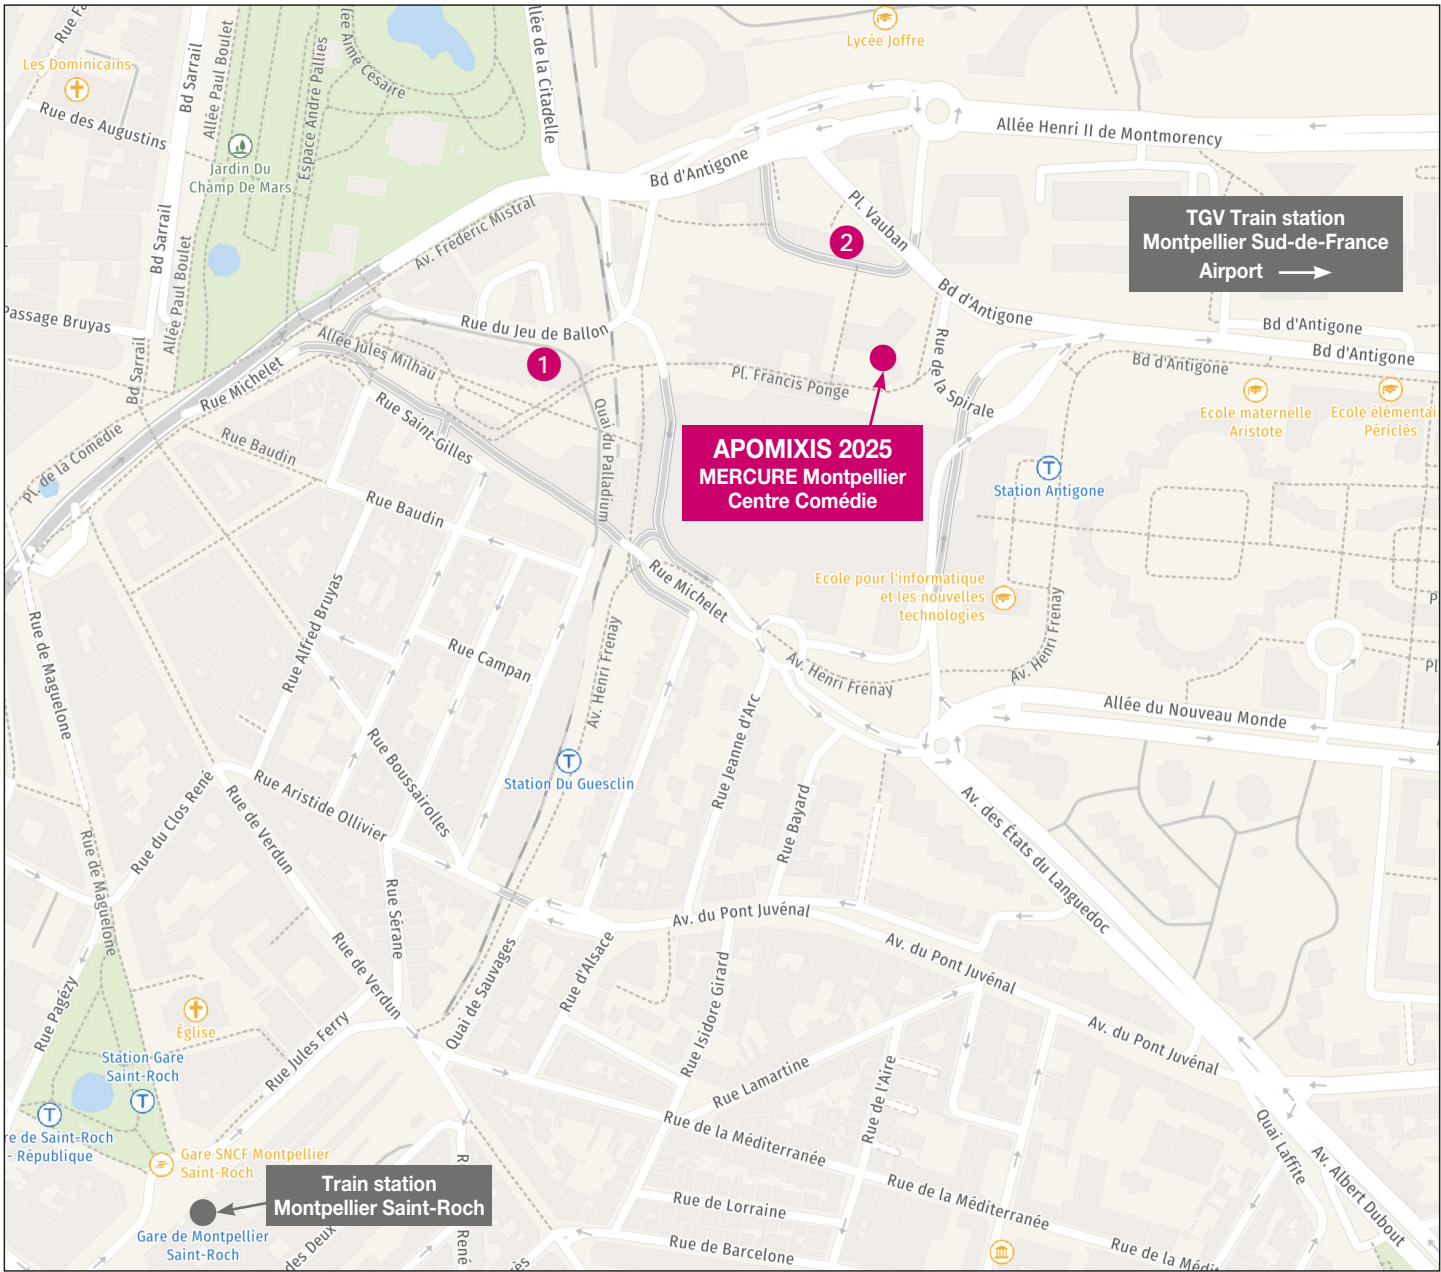

Hotels location - APOMIXIS 2025 - Montpellier, France

The indicated prices (per room, per night) include bed and breakfast, hotel service charges and government taxes. The following hotels have been selected for the V International APOMIXIS 2025 Conference and are available at special conference rates. We strongly recommend you to book your accommodation **as soon as possible**.

① Ibis Montpellier Centre Comédie ***

5 minutes-walk (230 m) from hotel 'MERCURE'.
Private car park: € 15 / 24h.

Single: € 165.20 Double / Twin: € 181.40

② Ibis Montpellier Centre Polygone ***

2 minutes-walk (80 m) from hotel 'MERCURE'.
Private car park: € 17 / 24h.